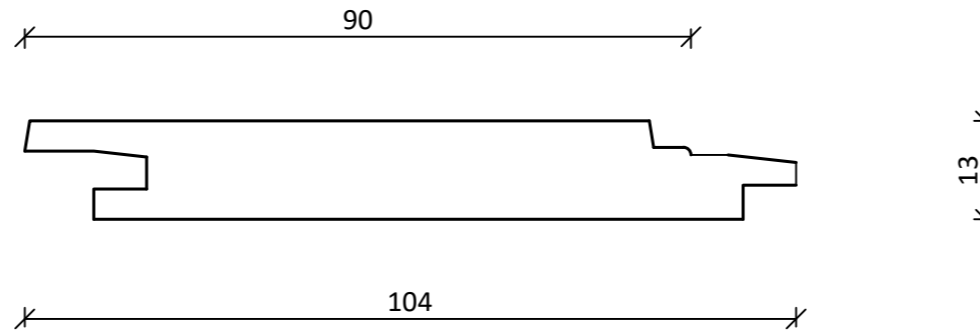

Radial Lining  
Secret Fix  
T&G KD DAR  
(RIL13070SA)  
70 x 13mm

Radial Lining  
Secret Fix  
T&G KD DAR  
(RIL13090SA)  
90 x 13mm

Radial Lining  
(Secret Fix)  
T&G KD DAR  
(RIL13130SA)  
130 x 13mm

DRAWING NAME:  
Typical Lining Tongue & Groove Secret Fix Profile

SCALE: A2 - 1:1	DWG NO: RTS02
DATE: 16/07/24	REVISION: 03
DRAWN BY: RADIAL TIMBER	