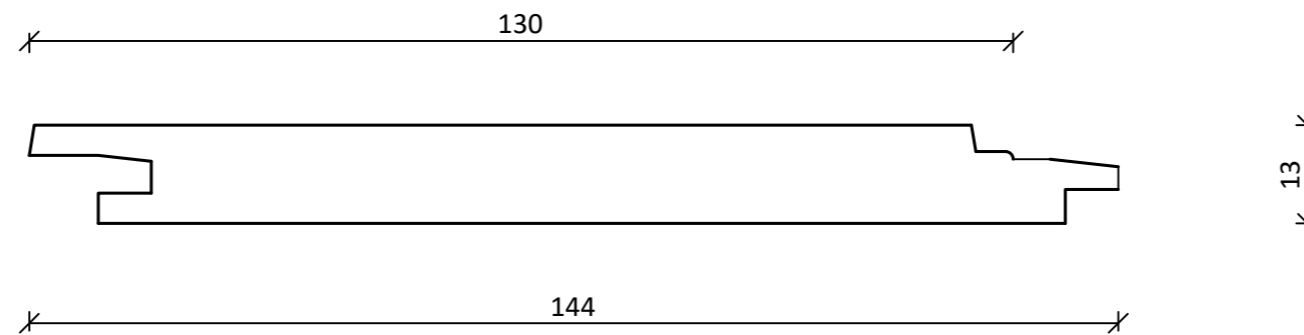

Radial Lining  
Secret Fix  
T&G KD DAR  
(RIL13070SA)  
70 x 13mm

Radial Lining  
Secret Fix  
T&G KD DAR  
(RIL13090SA)  
90 x 13mm

Radial Lining  
(Secret Fix)  
T&G KD DAR  
(RIL13130SA)  
130 x 13mm

DRAWING NAME:  
Typical Lining Tongue & Groove Secret Fix Profile

SCALE: A2 - 1:1	DWG NO: RTS02
DATE: 16/07/24	REVISION: 03
DRAWN BY: RADIAL TIMBER	