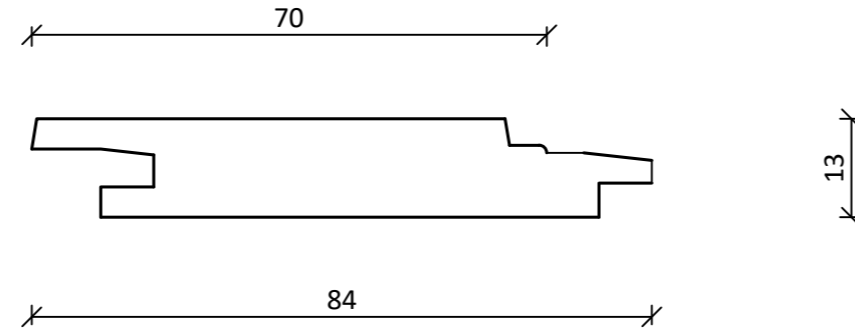

Radial Lining  
Secret Fix  
T&G KD DAR  
(RIL13070SA)  
70 x 13mm

Radial Lining  
Secret Fix  
T&G KD DAR  
(RIL13090SA)  
90 x 13mm

Radial Lining  
(Secret Fix)  
T&G KD DAR  
(RIL13130SA)  
130 x 13mm

DRAWING NAME:  
Typical Lining Tongue & Groove Secret Fix Profile

SCALE: A2 - 1:1	DWG NO: RTS02
DATE: 16/07/24	REVISION: 03
DRAWN BY: RADIAL TIMBER	