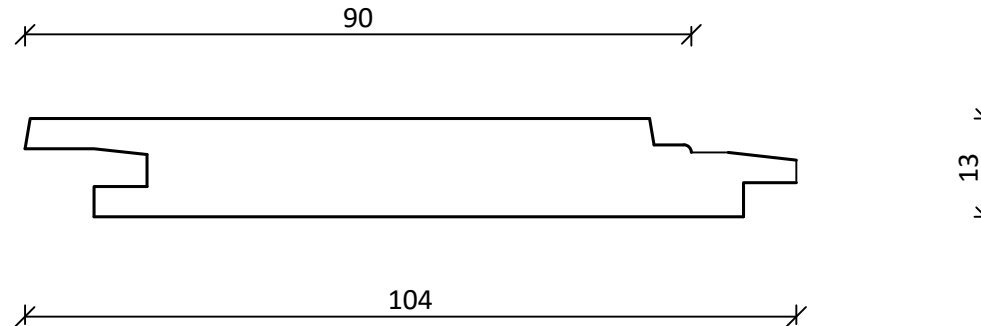

**Radial Lining
Secret Fix
T&G KD DAR
(RIL13090SA)
90 x 13mm**

NOTES:

THE BUILDER SHALL CHECK AND VERIFY ALL DIMENSIONS AND NOTIFY ALL ERRORS AND OMISSIONS TO THE DESIGNER. DRAWINGS ARE NOT TO BE USED FOR CONSTRUCTION UNTIL ISSUED BY THE DESIGNER FOR CONSTRUCTION. DO NOT SCALE DRAWINGS. USE FIGURED DIMENSIONS ONLY.

DRAWING NAME: Radial Lining Board - 90x13mm T&G Secret Fix Profile

SCALE: A4 - 1:1

DATE: 16/07/24

DRAWN BY: RADIAL TIMBER

DWG NO: RTS02-90

REVISION: 04