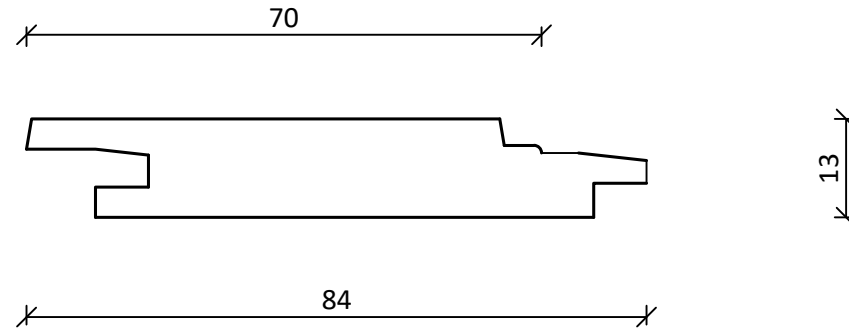

**Radial Lining  
Secret Fix  
T&G KD DAR  
(RIL13070SA)  
70 x 13mm**

**NOTES:**

THE BUILDER SHALL CHECK AND VERIFY ALL DIMENSIONS AND NOTIFY ALL ERRORS AND OMISSIONS TO THE DESIGNER. DRAWINGS ARE NOT TO BE USED FOR CONSTRUCTION UNTIL ISSUED BY THE DESIGNER FOR CONSTRUCTION. DO NOT SCALE DRAWINGS. USE FIGURED DIMENSIONS ONLY.