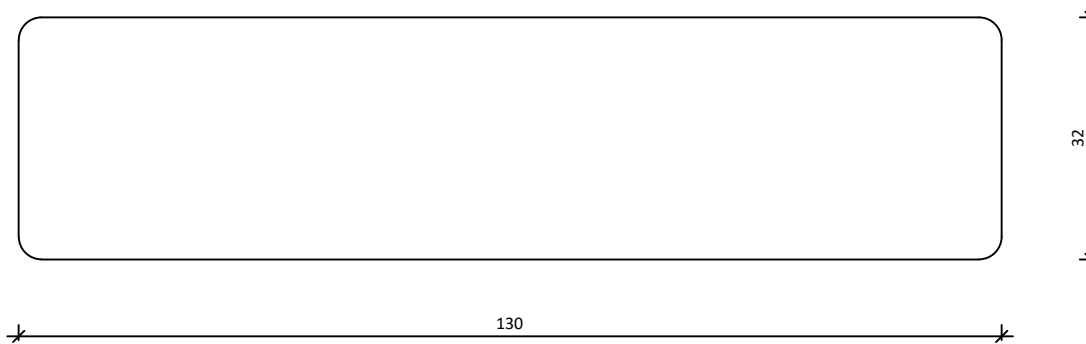

**Radial Boardwalk  
Decking Board  
(CDB32130SA)  
130 x 32mm**

**NOTES:**

THE BUILDER SHALL CHECK AND VERIFY ALL DIMENSIONS AND NOTIFY ALL ERRORS AND OMISSIONS TO THE DESIGNER. DRAWINGS ARE NOT TO BE USED FOR CONSTRUCTION UNTIL ISSUED BY THE DESIGNER FOR CONSTRUCTION. DO NOT SCALE DRAWINGS. USE FIGURED DIMENSIONS ONLY.

DRAWING NAME: Radial Boardwalk - 130x32mm Profile

SCALE: A4 - 1:1

DATE: 16/07/24

DRAWN BY: RADIAL TIMBER

DWG NO: RTS05-130

REVISION: 04