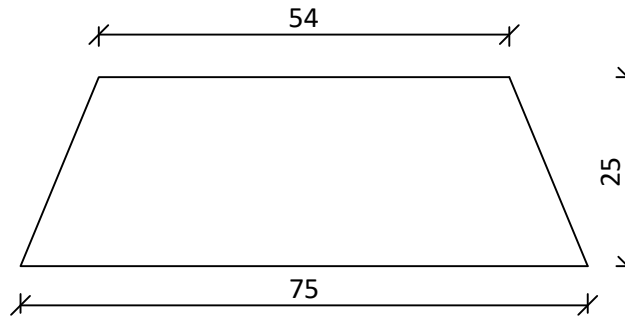

**Radial Bevelled Edge Board
Rough Sawn Unseasoned
(RBG25075PMB)
75 x 25mm
(Nominal size)**

NOTES:

THE BUILDER SHALL CHECK AND VERIFY ALL DIMENSIONS AND NOTIFY ALL ERRORS AND OMISSIONS TO THE DESIGNER. DRAWINGS ARE NOT TO BE USED FOR CONSTRUCTION UNTIL ISSUED BY THE DESIGNER FOR CONSTRUCTION. DO NOT SCALE DRAWINGS. USE FIGURED DIMENSIONS ONLY.

DRAWING NAME: Radial BE 75x25mm Rough Sawn Unseasoned Profile

SCALE: A4 - 1:1

DATE: 16/07/24

DRAWN BY: RADIAL TIMBER

DWG NO: RTS04-75x25

REVISION: 04