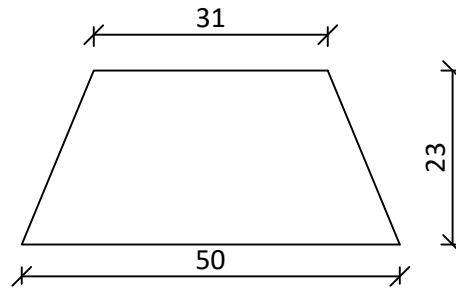

**Radial Bevelled Edge Board
 Rough Sawn Unseasoned
 (RBG23050PMB)
 50 x 23mm
 (Nominal size)**

NOTES:

THE BUILDER SHALL CHECK AND VERIFY ALL DIMENSIONS AND NOTIFY ALL ERRORS AND OMISSIONS TO THE DESIGNER. DRAWINGS ARE NOT TO BE USED FOR CONSTRUCTION UNTIL ISSUED BY THE DESIGNER FOR CONSTRUCTION. DO NOT SCALE DRAWINGS. USE FIGURED DIMENSIONS ONLY.

DRAWING NAME: Radial BE 50x23mm Rough Sawn Unseasoned Profile

SCALE: A4 - 1:1

DATE: 16/07/24

DRAWN BY: RADIAL TIMBER

DWG NO: RTS04-50x23

REVISION: 04