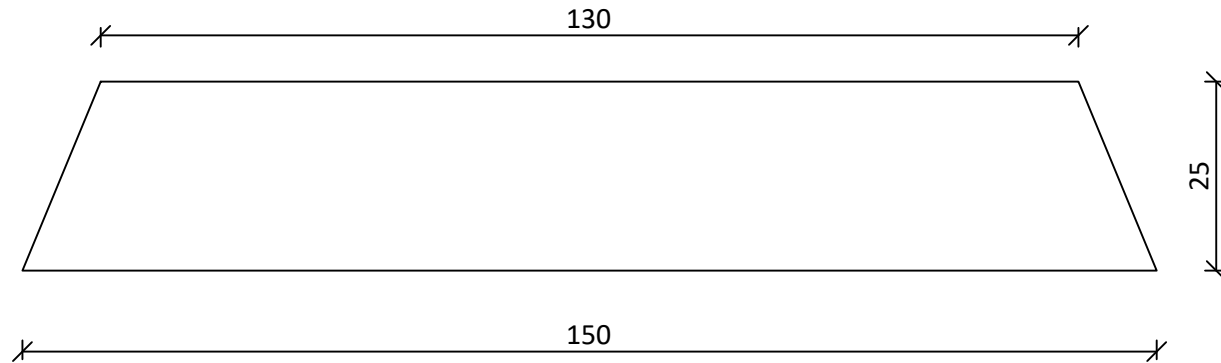

**Radial Bevelled Edge Board
Rough Sawn Unseasoned
(RBG25150PMB)
150 x 25mm
(Nominal size)**

NOTES:

THE BUILDER SHALL CHECK AND VERIFY ALL DIMENSIONS AND NOTIFY ALL ERRORS AND OMISSIONS TO THE DESIGNER. DRAWINGS ARE NOT TO BE USED FOR CONSTRUCTION UNTIL ISSUED BY THE DESIGNER FOR CONSTRUCTION. DO NOT SCALE DRAWINGS. USE FIGURED DIMENSIONS ONLY.

DRAWING NAME: Radial BE 150x25mm Rough Sawn Unseasoned Profile

SCALE: A4 - 1:1

DATE: 16/07/24

DRAWN BY: RADIAL TIMBER

DWG NO: RTS04-150x25

REVISION: 04