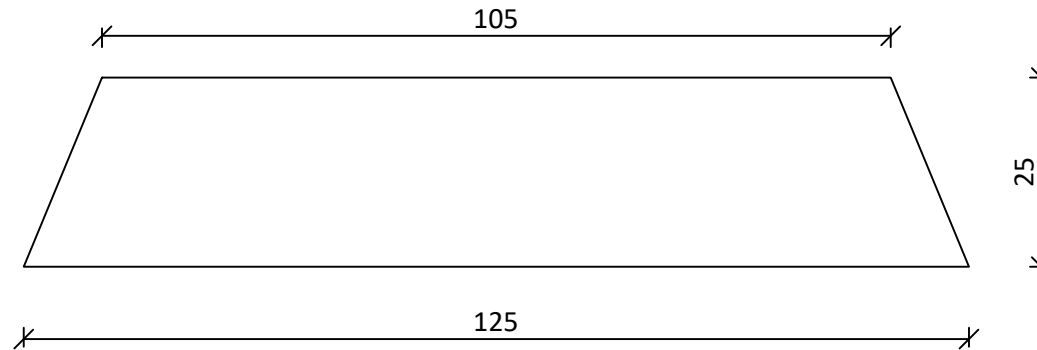

**Radial Bevelled Edge Board
Rough Sawn Unseasoned
(RBG25125PMB)
125 x 25mm
(Nominal size)**

NOTES:

THE BUILDER SHALL CHECK AND VERIFY ALL DIMENSIONS AND NOTIFY ALL ERRORS AND OMISSIONS TO THE DESIGNER. DRAWINGS ARE NOT TO BE USED FOR CONSTRUCTION UNTIL ISSUED BY THE DESIGNER FOR CONSTRUCTION. DO NOT SCALE DRAWINGS. USE FIGURED DIMENSIONS ONLY.

DRAWING NAME: Radial BE 125x25mm Rough Sawn Unseasoned Profile

SCALE: A4 - 1:1

DATE: 16/07/24

DRAWN BY: RADIAL TIMBER

DWG NO: RTS04-125x25

REVISION: 04