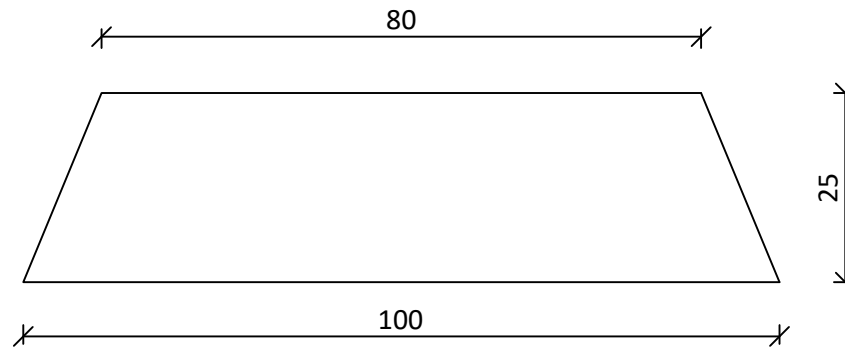

**Radial Bevelled Edge Board
Rough Sawn Unseasoned
(RBG25100PMB)
100 x 25mm
(Nominal size)**

NOTES:

THE BUILDER SHALL CHECK AND VERIFY ALL DIMENSIONS AND NOTIFY ALL ERRORS AND OMISSIONS TO THE DESIGNER. DRAWINGS ARE NOT TO BE USED FOR CONSTRUCTION UNTIL ISSUED BY THE DESIGNER FOR CONSTRUCTION. DO NOT SCALE DRAWINGS. USE FIGURED DIMENSIONS ONLY.

DRAWING NAME: Radial BE 100x25mm Rough Sawn Unseasoned Profile

SCALE: A4 - 1:1

DATE: 16/07/24

DRAWN BY: RADIAL TIMBER

DWG NO: RTS04-100x25

REVISION: 04