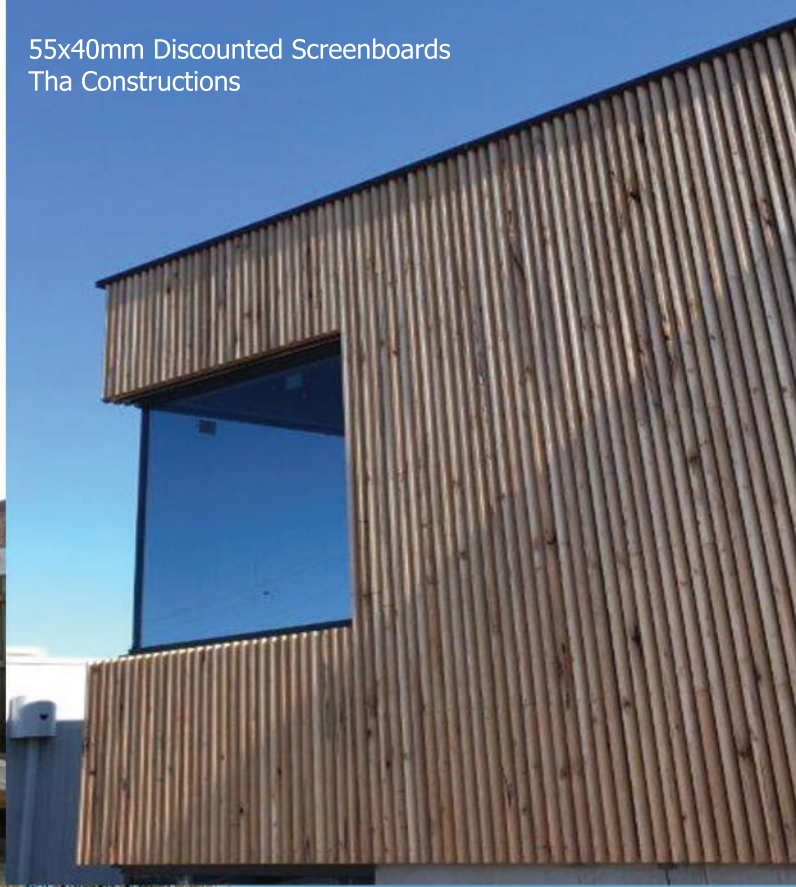

90x19mm Discounted Shiplap

55x40mm Discounted Screenboards
Tha Constructions