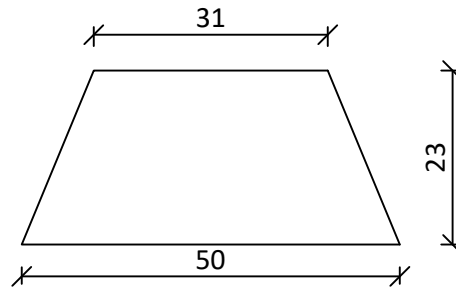

**Radial Bevelled Edge Board
Rough Sawn Unseasoned
(RBG23050SA)
50 x 23mm
(Nominal size)**

NOTES:

THE BUILDER SHALL CHECK AND VERIFY ALL DIMENSIONS AND NOTIFY ALL ERRORS AND OMISSIONS TO THE DESIGNER. DRAWINGS ARE NOT TO BE USED FOR CONSTRUCTION UNTIL ISSUED BY THE DESIGNER FOR CONSTRUCTION. DO NOT SCALE DRAWINGS. USE FIGURED DIMENSIONS ONLY.

DRAWING NAME: Radial BE 50x23mm Rough Sawn Unseasoned Profile

SCALE: A4 - 1:1

DATE: 2/2/22

DRAWN BY: RADIAL TIMBER

DWG NO: RTS04-50x23

REVISION: 03