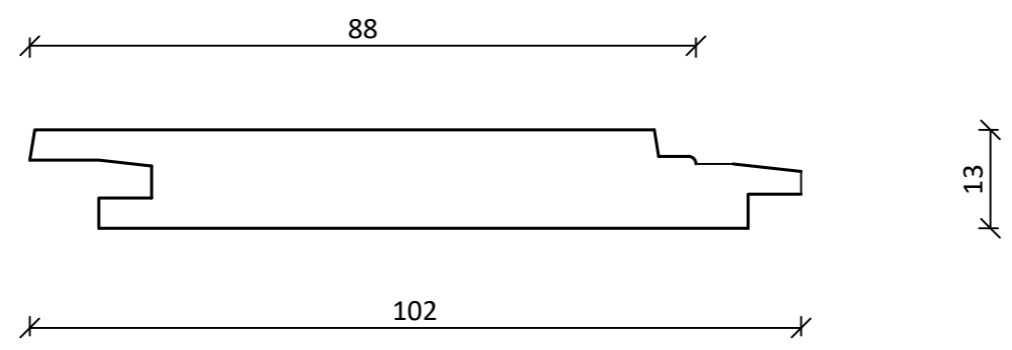

Radial Lining
Secret Fix
T&G KD DAR
(RIL13100SA)
70 x 13mm

Radial Lining
Secret Fix
T&G KD DAR
(RIL13090SA)
90 x 13mm

Radial Lining
(Secret Fix)
T&G KD DAR
(RIL13130SA)
130 x 13mm

NOTES:
THE BUILDER SHALL CHECK AND VERIFY ALL DIMENSIONS AND NOTIFY ALL ERRORS AND OMISSIONS TO THE DESIGNER. DRAWINGS ARE NOT TO BE USED FOR CONSTRUCTION UNTIL ISSUED BY THE DESIGNER FOR CONSTRUCTION. DO NOT SCALE DRAWINGS. USE FIGURED DIMENSIONS ONLY.
FIXING DETAILS:
REFER TO RADIAL TIMBERS RECOMMENDED FIXINGS (www.radialtimbers.com.au)

RADIAL TIMBER SALES
12 PARK DRIVE,
DANDENONG SOUTH 3175
PH: (03) 9768 2100
EMAIL: sales@radialtimbers.com.au
WEB: www.radialtimbers.com.au

DRAWING NAME:
Typical Lining Tongue & Groove Secret Fix Profile

SCALE: A2 - 1:1
DATE: 13/2/22
DRAWN BY: RADIAL TIMBER

DWG NO: RTS02
REVISION: 02