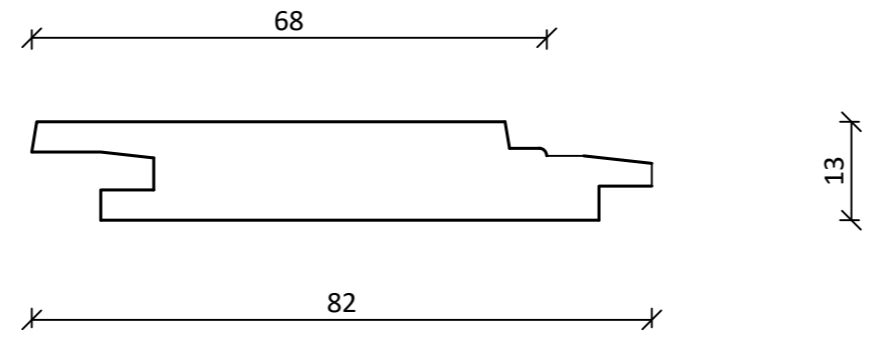

Radial Lining
Secret Fix
T&G KD DAR
(RIL13100SA)
70 x 13mm

Radial Lining
Secret Fix
T&G KD DAR
(RIL13090SA)
90 x 13mm

Radial Lining
(Secret Fix)
T&G KD DAR
(RIL13130SA)
130 x 13mm

NOTES:
THE BUILDER SHALL CHECK AND VERIFY ALL DIMENSIONS AND NOTIFY ALL ERRORS AND OMISSIONS TO THE DESIGNER. DRAWINGS ARE NOT TO BE USED FOR CONSTRUCTION UNTIL ISSUED BY THE DESIGNER FOR CONSTRUCTION. DO NOT SCALE DRAWINGS. USE FIGURED DIMENSIONS ONLY.
FIXING DETAILS:
REFER TO RADIAL TIMBERS RECOMMENDED FIXINGS (www.radialtimbers.com.au)

RADIAL TIMBER SALES
12 PARK DRIVE,
DANDENONG SOUTH 3175
PH: (03) 9768 2100
EMAIL: sales@radialtimbers.com.au
WEB: www.radialtimbers.com.au

DRAWING NAME:
Typical Lining Tongue & Groove Secret Fix Profile

SCALE: A2 - 1:1
DATE: 13/2/22
DRAWN BY: RADIAL TIMBER

DWG NO: RTS02
REVISION: 02