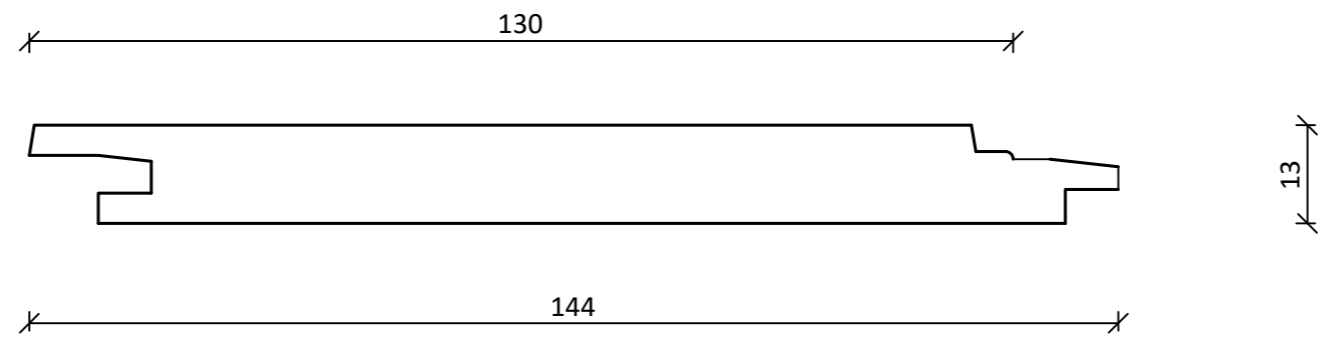

Radial Lining
Secret Fix
T&G KD DAR
(RIL13100SA)
70 x 13mm

Radial Lining
Secret Fix
T&G KD DAR
(RIL13090SA)
90 x 13mm

Radial Lining
(Secret Fix)
T&G KD DAR
(RIL13130SA)
130 x 13mm

NOTES:
THE BUILDER SHALL CHECK AND VERIFY ALL DIMENSIONS AND NOTIFY ALL ERRORS AND OMISSIONS TO THE DESIGNER. DRAWINGS ARE NOT TO BE USED FOR CONSTRUCTION UNTIL ISSUED BY THE DESIGNER FOR CONSTRUCTION. DO NOT SCALE DRAWINGS. USE FIGURED DIMENSIONS ONLY.
FIXING DETAILS:
REFER TO RADIAL TIMBERS RECOMMENDED FIXINGS (www.radialtimbers.com.au)

RADIAL TIMBER SALES
12 PARK DRIVE,
DANDENONG SOUTH 3175
PH: (03) 9768 2100
EMAIL: sales@radialtimbers.com.au
WEB: www.radialtimbers.com.au

DRAWING NAME:
Typical Lining Tongue & Groove Secret Fix Profile

SCALE: A2 - 1:1
DATE: 13/2/22
DRAWN BY: RADIAL TIMBER

DWG NO: RTS02
REVISION: 02