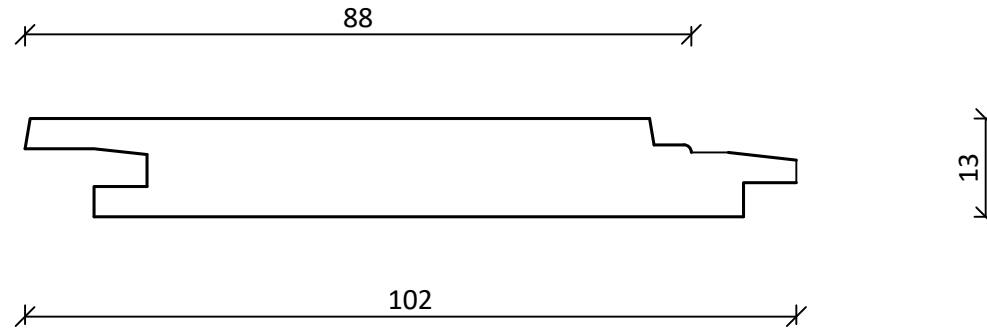

**Radial Lining  
Secret Fix  
T&G KD DAR  
(RIL13090SA)  
90 x 13mm**

**NOTES:**

THE BUILDER SHALL CHECK AND VERIFY ALL DIMENSIONS AND NOTIFY ALL ERRORS AND OMISSIONS TO THE DESIGNER. DRAWINGS ARE NOT TO BE USED FOR CONSTRUCTION UNTIL ISSUED BY THE DESIGNER FOR CONSTRUCTION. DO NOT SCALE DRAWINGS. USE FIGURED DIMENSIONS ONLY.

DRAWING NAME: Radial Lining Board - 90x13mm T&G Secret Fix Profile

SCALE: A4 - 1:1

DATE: 2/2/22

DRAWN BY: RADIAL TIMBER

DWG NO: RTS02-90

REVISION: 03