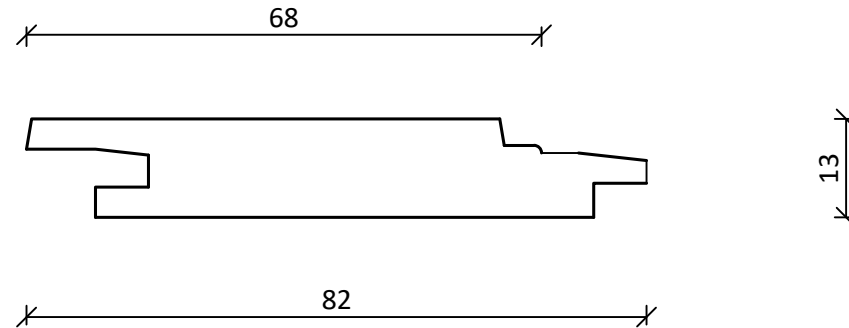

**Radial Lining
Secret Fix
T&G KD DAR
(RIL13100SA)
70 x 13mm**

NOTES:

THE BUILDER SHALL CHECK AND VERIFY ALL DIMENSIONS AND NOTIFY ALL ERRORS AND OMISSIONS TO THE DESIGNER. DRAWINGS ARE NOT TO BE USED FOR CONSTRUCTION UNTIL ISSUED BY THE DESIGNER FOR CONSTRUCTION. DO NOT SCALE DRAWINGS. USE FIGURED DIMENSIONS ONLY.

DRAWING NAME: Radial Lining Board - 70x13mm SQE Secret Fix Profile

SCALE: A4 - 1:1

DATE: 2/2/22

DRAWN BY: RADIAL TIMBER

DWG NO: RTS02-70

REVISION: 03