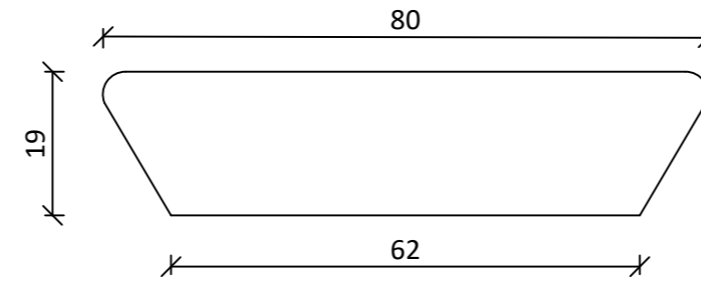

**Radial Deck
(RDN19080SA)
80 x 19mm**

**Radial Deck
(RDN19055SA)
55 x 19mm**

**Radial Boardwalk
Decking Board
(CDB32130SA)
(DB32130YSB)
130 x 32mm**

NOTES:

THE BUILDER SHALL CHECK AND VERIFY ALL DIMENSIONS AND NOTIFY ALL ERRORS AND OMISSIONS TO THE DESIGNER. DRAWINGS ARE NOT TO BE USED FOR CONSTRUCTION UNTIL ISSUED BY THE DESIGNER FOR CONSTRUCTION. DO NOT SCALE DRAWINGS. USE FIGURED DIMENSIONS ONLY.
FIXING DETAILS:
REFER TO RADIAL TIMBERS RECOMMENDED FIXINGS (www.radialtimbers.com.au)