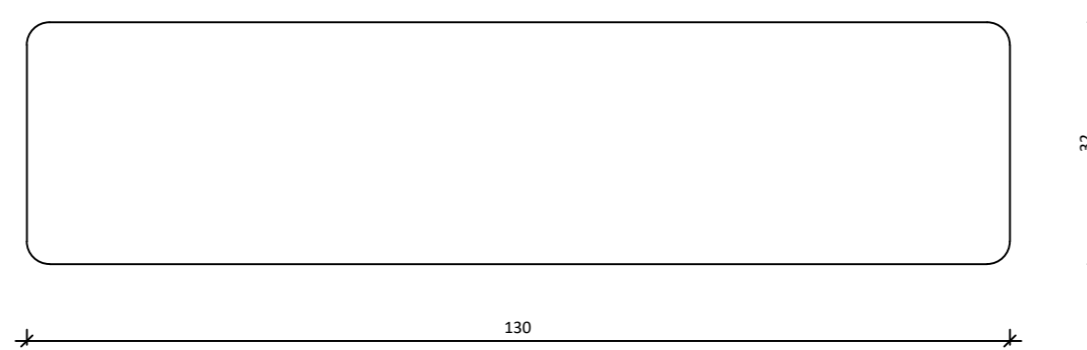

**Radial Deck
(RDN19080SA)
80 x 19mm**

**Radial Deck
(RDN19055SA)
55 x 19mm**

**Radial Boardwalk
Decking Board
(CDB32130SA)
(DB32130YSB)
130 x 32mm**

NOTES:

THE BUILDER SHALL CHECK AND VERIFY ALL DIMENSIONS AND NOTIFY ALL ERRORS AND OMISSIONS TO THE DESIGNER. DRAWINGS ARE NOT TO BE USED FOR CONSTRUCTION UNTIL ISSUED BY THE DESIGNER FOR CONSTRUCTION. DO NOT SCALE DRAWINGS. USE FIGURED DIMENSIONS ONLY.
FIXING DETAILS:
REFER TO RADIAL TIMBERS RECOMMENDED FIXINGS (www.radialtimbers.com.au)