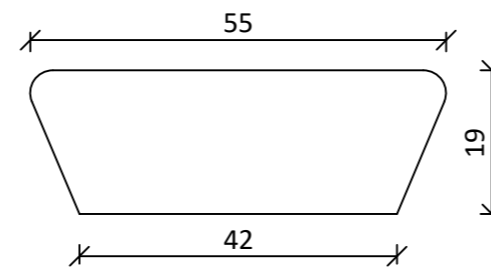

**Radial Deck
(RDN19080SA)
80 x 19mm**

**Radial Deck
(RDN19055SA)
55 x 19mm**

**Radial Boardwalk
Decking Board
(CDB32130SA)
(DB32130YSB)
130 x 32mm**

NOTES:

THE BUILDER SHALL CHECK AND VERIFY ALL DIMENSIONS AND NOTIFY ALL ERRORS AND OMISSIONS TO THE DESIGNER. DRAWINGS ARE NOT TO BE USED FOR CONSTRUCTION UNTIL ISSUED BY THE DESIGNER FOR CONSTRUCTION. DO NOT SCALE DRAWINGS. USE FIGURED DIMENSIONS ONLY.
FIXING DETAILS:
REFER TO RADIAL TIMBERS RECOMMENDED FIXINGS (www.radialtimbers.com.au)