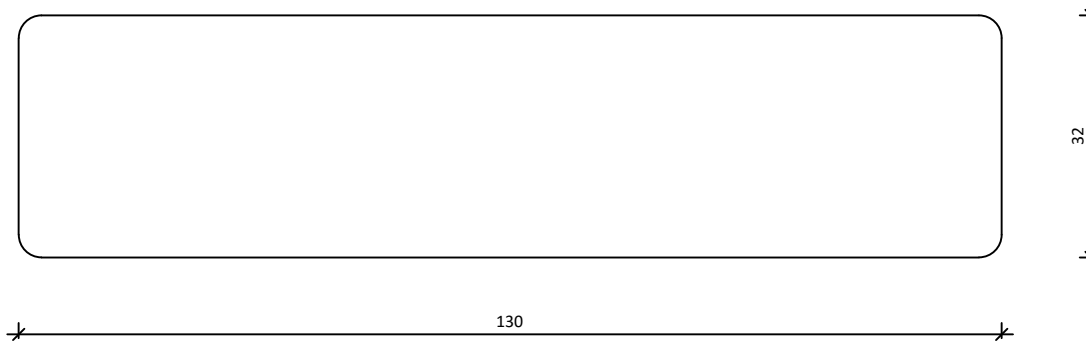

**Radial Boardwalk
Decking Board
(CDB32130SA)
(DB32130YSB)
130 x 32mm**

NOTES:

THE BUILDER SHALL CHECK AND VERIFY ALL DIMENSIONS AND NOTIFY ALL ERRORS AND OMISSIONS TO THE DESIGNER. DRAWINGS ARE NOT TO BE USED FOR CONSTRUCTION UNTIL ISSUED BY THE DESIGNER FOR CONSTRUCTION. DO NOT SCALE DRAWINGS. USE FIGURED DIMENSIONS ONLY.

DRAWING NAME: Radial Boardwalk - 130x32mm Profile

SCALE: A4 - 1:1

DATE: 2/2/22

DRAWN BY: RADIAL TIMBER

DWG NO: RTS05-130

REVISION: 03