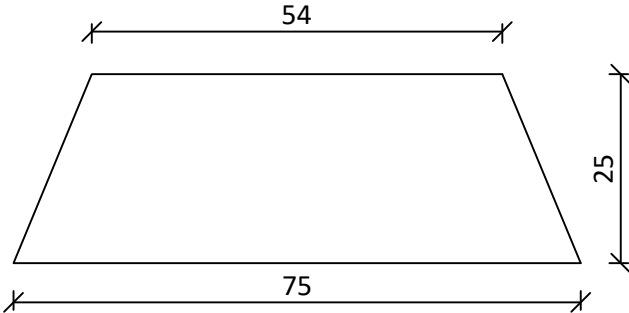

**Radial Bevelled Edge Board  
Rough Sawn Unseasoned  
(RBG25075SA)  
75 x 25mm  
(Nominal size)**

**NOTES:**

THE BUILDER SHALL CHECK AND VERIFY ALL DIMENSIONS AND NOTIFY ALL ERRORS AND OMISSIONS TO THE DESIGNER. DRAWINGS ARE NOT TO BE USED FOR CONSTRUCTION UNTIL ISSUED BY THE DESIGNER FOR CONSTRUCTION. DO NOT SCALE DRAWINGS. USE FIGURED DIMENSIONS ONLY.

DRAWING NAME: Radial BE 75x25mm Rough Sawn Unseasoned Profile

SCALE: A4 - 1:1

DATE: 2/2/22

DRAWN BY: RADIAL TIMBER

DWG NO: RTS04-75x25

REVISION: 03