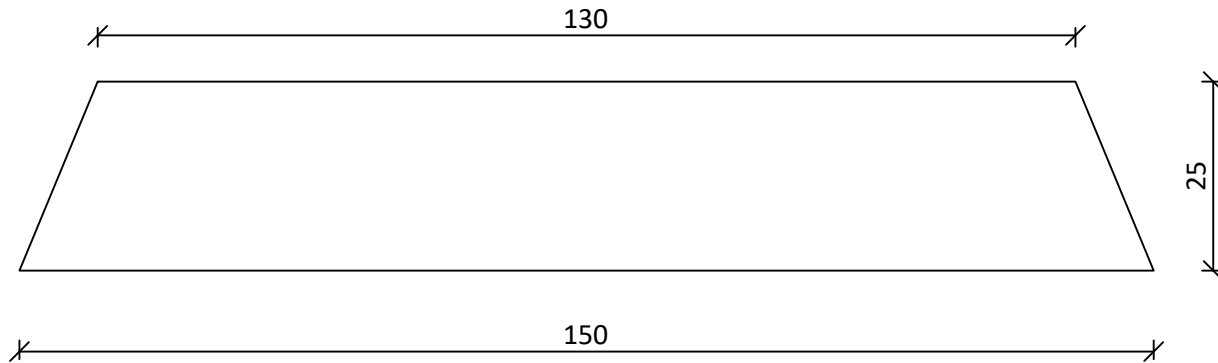

**Radial Bevelled Edge Board
Rough Sawn Unseasoned
(RBG25150SA)
150 x 25mm
(Nominal size)**

NOTES:

THE BUILDER SHALL CHECK AND VERIFY ALL DIMENSIONS AND NOTIFY ALL ERRORS AND OMISSIONS TO THE DESIGNER. DRAWINGS ARE NOT TO BE USED FOR CONSTRUCTION UNTIL ISSUED BY THE DESIGNER FOR CONSTRUCTION. DO NOT SCALE DRAWINGS. USE FIGURED DIMENSIONS ONLY.

DRAWING NAME: Radial BE 150x25mm Rough Sawn Unseasoned Profile

SCALE: A4 - 1:1

DATE: 2/2/22

DRAWN BY: RADIAL TIMBER

DWG NO: RTS04-150x25

REVISION: 03