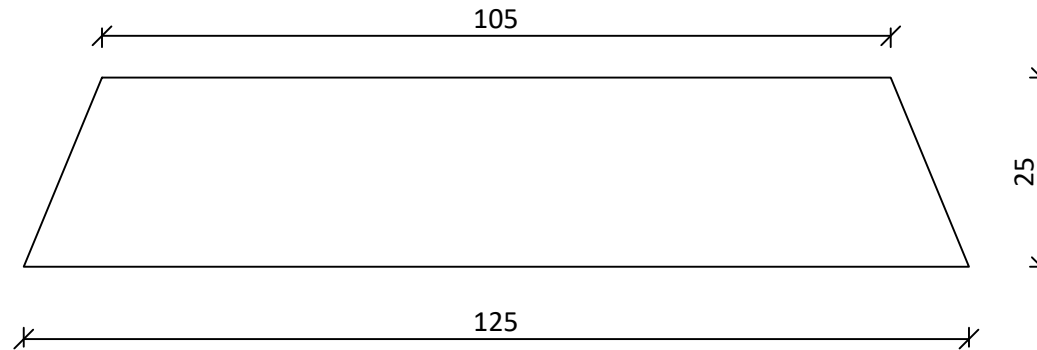

**Radial Bevelled Edge Board
Rough Sawn Unseasoned
(RBG25125SA)
125 x 25mm
(Nominal size)**

NOTES:

THE BUILDER SHALL CHECK AND VERIFY ALL DIMENSIONS AND NOTIFY ALL ERRORS AND OMISSIONS TO THE DESIGNER. DRAWINGS ARE NOT TO BE USED FOR CONSTRUCTION UNTIL ISSUED BY THE DESIGNER FOR CONSTRUCTION. DO NOT SCALE DRAWINGS. USE FIGURED DIMENSIONS ONLY.

DRAWING NAME: Radial BE 125x25mm Rough Sawn Unseasoned Profile

SCALE: A4 - 1:1

DATE: 2/2/22

DRAWN BY: RADIAL TIMBER

DWG NO: RTS04-125x25

REVISION: 03