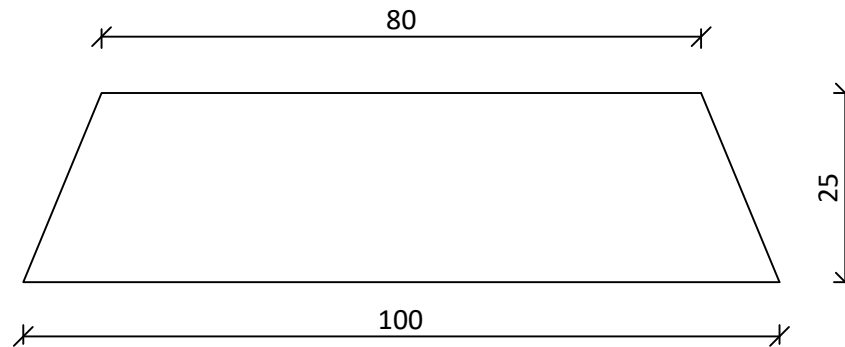

**Radial Bevelled Edge Board  
Rough Sawn Unseasoned  
(RBG25100SA)  
100 x 25mm  
(Nominal size)**

**NOTES:**

THE BUILDER SHALL CHECK AND VERIFY ALL DIMENSIONS AND NOTIFY ALL ERRORS AND OMISSIONS TO THE DESIGNER. DRAWINGS ARE NOT TO BE USED FOR CONSTRUCTION UNTIL ISSUED BY THE DESIGNER FOR CONSTRUCTION. DO NOT SCALE DRAWINGS. USE FIGURED DIMENSIONS ONLY.

DRAWING NAME: Radial BE 100x25mm Rough Sawn Unseasoned Profile

SCALE: A4 - 1:1

DATE: 2/2/22

DRAWN BY: RADIAL TIMBER

DWG NO: RTS04-100x25

REVISION: 03