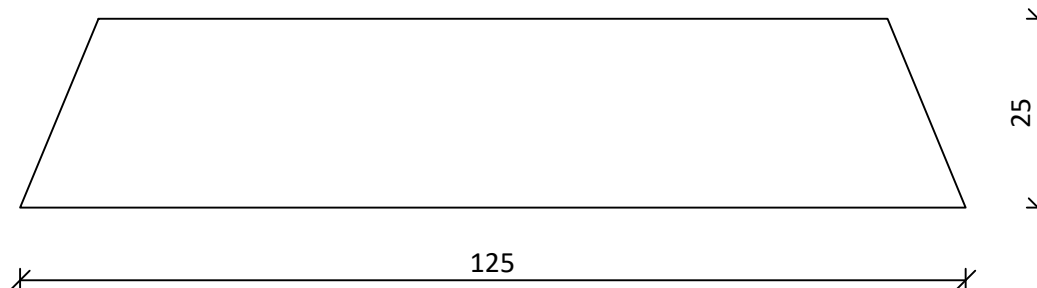

**Radial Bevelled Edge Board
 Rough Sawn Unseasoned
 (RBG25125SA)
 125 x 25mm**

NOTES:

THE BUILDER SHALL CHECK AND VERIFY ALL DIMENSIONS AND NOTIFY ALL ERRORS AND OMISSIONS TO THE DESIGNER. DRAWINGS ARE NOT TO BE USED FOR CONSTRUCTION UNTIL ISSUED BY THE DESIGNER FOR CONSTRUCTION. DO NOT SCALE DRAWINGS. USE FIGURED DIMENSIONS ONLY.

SCALE: A4 - 1:1

DATE: 19/8/18

DRAWN BY: RADIAL TIMBER

DWG NO: RTS04-125x25

REVISION: 02