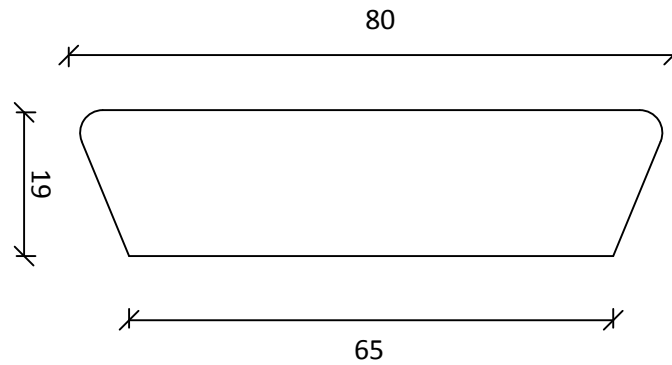

**RadialDeck
(RSB19080SA)
80 x 19mm**

NOTES:

THE BUILDER SHALL CHECK AND VERIFY ALL DIMENSIONS AND NOTIFY ALL ERRORS AND OMISSIONS TO THE DESIGNER. DRAWINGS ARE NOT TO BE USED FOR CONSTRUCTION UNTIL ISSUED BY THE DESIGNER FOR CONSTRUCTION. DO NOT SCALE DRAWINGS. USE FIGURED DIMENSIONS ONLY.

OUTLAST TIMBER SUPPLIES
96-100 GOVERNOR ROAD,
MORDIALLOC, 3195
PH: (03) 9587 0366
FAX: (03) 9587 0369
EMAIL: sales@outlast.com.au
WEB: www.outlast.com.au

DRAWING NAME: Radial Bevelled Edge 80x19mm DECK Profile

SCALE: A4 - 1:1

DATE: 29/11/18

DRAWN BY: RADIAL TIMBER

DWG NO: RTS03-80x19

REVISION: 02