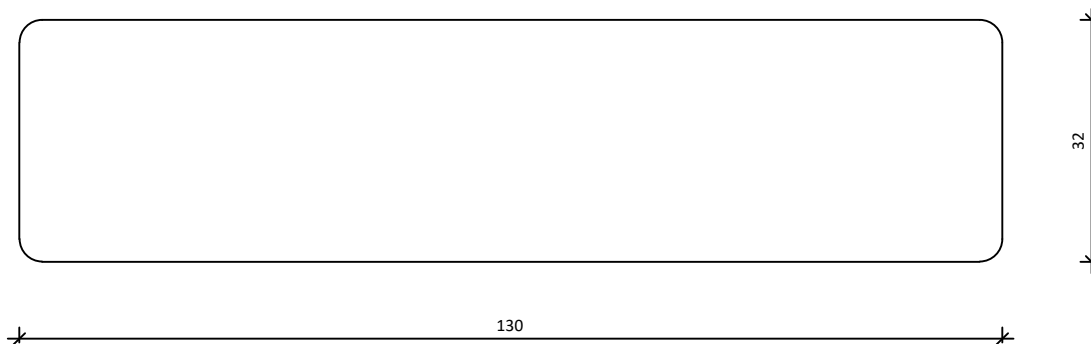

**Radial Boardwalk
Decking Board
(CDB32130SA)
(DB32130YSB)
130 x 32mm**

NOTES:

THE BUILDER SHALL CHECK AND VERIFY ALL DIMENSIONS AND NOTIFY ALL ERRORS AND OMISSIONS TO THE DESIGNER. DRAWINGS ARE NOT TO BE USED FOR CONSTRUCTION UNTIL ISSUED BY THE DESIGNER FOR CONSTRUCTION. DO NOT SCALE DRAWINGS. USE FIGURED DIMENSIONS ONLY.

SCALE: A4 - 1:1

DATE: 19/8/18

DRAWN BY: RADIAL TIMBER

DWG NO: RTS05-130

REVISION: 02