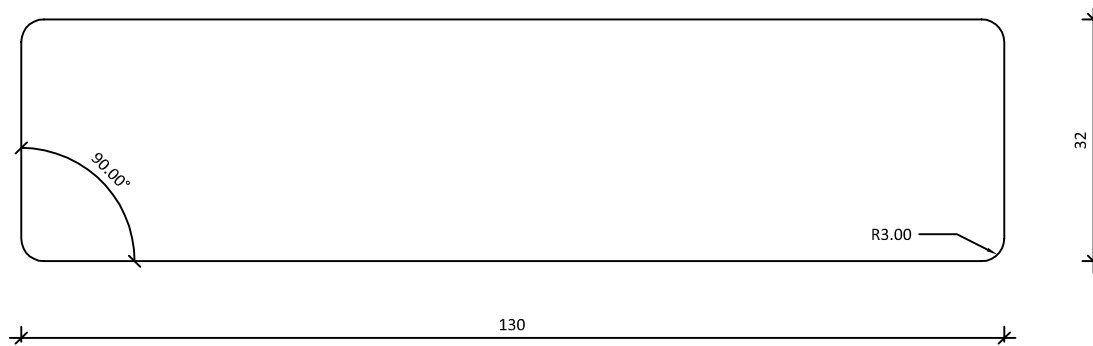

**Radial Boardwalk
Decking Board
130 x 32mm**

NOTES:

THE BUILDER SHALL CHECK AND VERIFY ALL DIMENSIONS AND NOTIFY ALL ERRORS AND OMISSIONS TO THE DESIGNER. DRAWINGS ARE NOT TO BE USED FOR CONSTRUCTION UNTIL ISSUED BY THE DESIGNER FOR CONSTRUCTION. DO NOT SCALE DRAWINGS. USE FIGURED DIMENSIONS ONLY.

SCALE: A4 - 1:1

DATE: 16/10/15

DRAWN BY: RADIAL TIMBER

DWG NO: RTS05-130

REVISION: 01